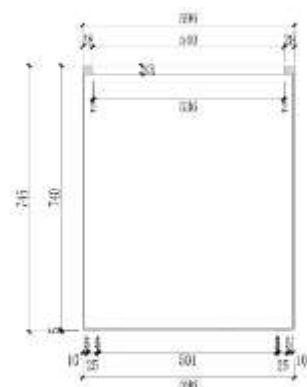

Custom Pots

Wed 29 August 2024

All prices include GST