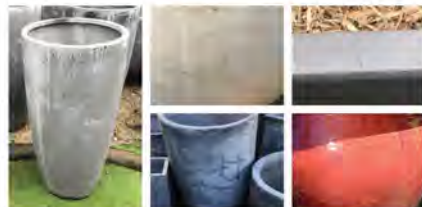

Helps Prevent These Aesthetic Effects

Helps prevent efflorescence, the white leaching bloom that appears on wet masonry and ceramics as water dissolves salts and minerals from fertiliser and concrete products and carries them through to the surface.

Helps prevent crazing, the fine web of tiny, shallow cracks that can form on ceramics, concrete, mud, and even wood.

Conceals the non-structural cracking that will occur in all concrete-based products due to shrinkage and expansion.

Cannot be washed out or leached away, unlike factory infused colours.