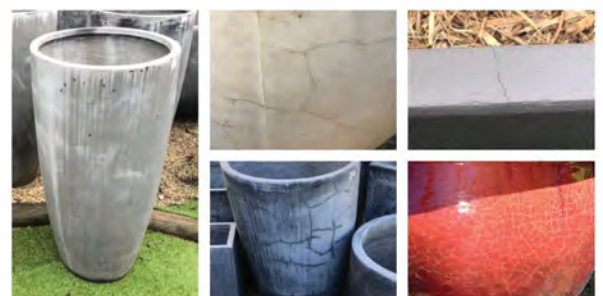

Helps Prevent These Aesthetic Effects

Helps prevent efflorescence, the white leaching bloom that appears on wet masonry and ceramics as water dissolves salts and minerals from fertiliser and concrete products and carries them through to the surface.

Helps prevent crazing, the fine web of tiny, shallow cracks that can form on ceramics, concrete, mud, and even wood.

Conceals the non-structural cracking that will occur in all concrete-based products due to shrinkage and expansion.

Cannot be washed out or leached away, unlike factory infused colours.