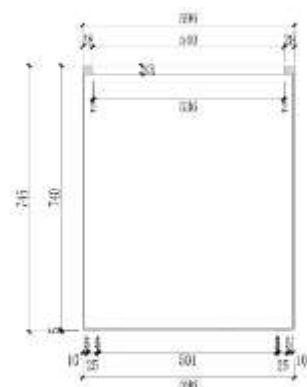

Custom Pots

Wednesday 5 February 2025

All prices include GST