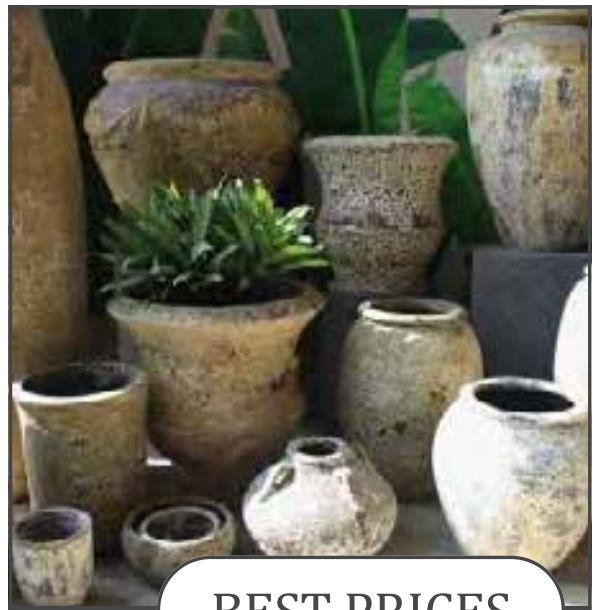

BEST PRICES

We have the Best Priced Pots in Australia and by cutting out the middleman we pass on all the savings to you. So Call Us and Order Today.