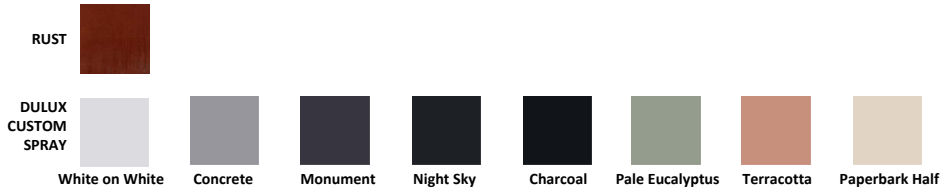

GRC

Glass-Reinforced Concrete

- Contemporary design ✓
- One third the weight of regular pots ✓
- 50% stronger than regular pots ✓
- A wide variety of shapes and sizes ✓