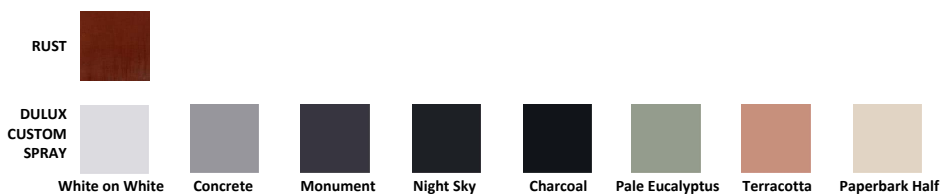

GRC

Glass-Reinforced Concrete

- Contemporary design ✓
- One third the weight of regular pots ✓
- 50% stronger than regular pots ✓
- A wide variety of shapes and sizes ✓

WOK BOWL