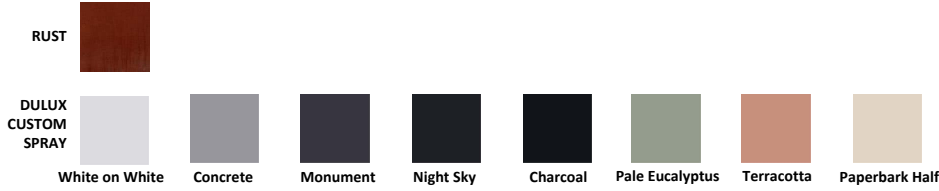

GRC

Glass-Reinforced Concrete

- Contemporary design ✓
- One third the weight of regular pots ✓
- 50% stronger than regular pots ✓
- A wide variety of shapes and sizes ✓