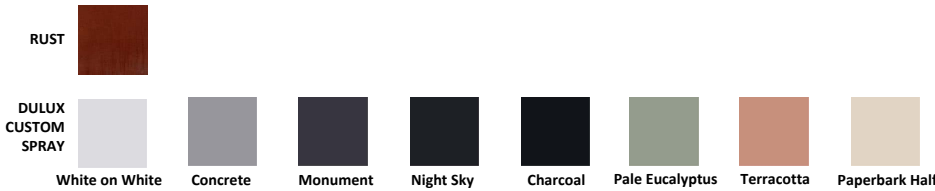

GRC

Glass-Reinforced Concrete

- Contemporary design ✓
- One third the weight of regular pots ✓
- 50% stronger than regular pots ✓
- A wide variety of shapes and sizes ✓