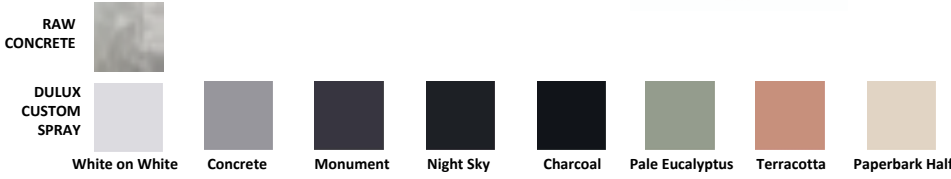

Lightweight GRC

StoneLite

Up To **40% Off** This Range

- Contemporary design ✓
- One third the weight of regular pots ✓
- 50% stronger than regular pots ✓
- A wide variety of shapes and sizes ✓