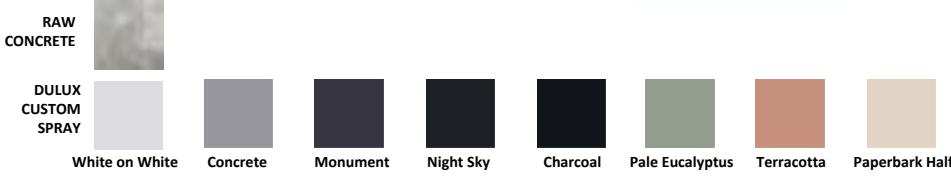

Lightweight GRC

StoneLite

Up To **40% Off** This Range

- Contemporary design ✓
- One third the weight of regular pots ✓
- 50% stronger than regular pots ✓
- A wide variety of shapes and sizes ✓