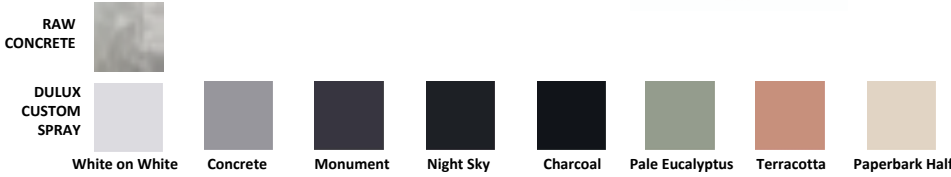

Lightweight GRC

StoneLite

Up To 40% Off This Range

- Contemporary design ✓
- One third the weight of regular pots ✓
- 50% stronger than regular pots ✓
- A wide variety of shapes and sizes ✓

PREMIUM Choose your own Premium ..... Weathershield oo