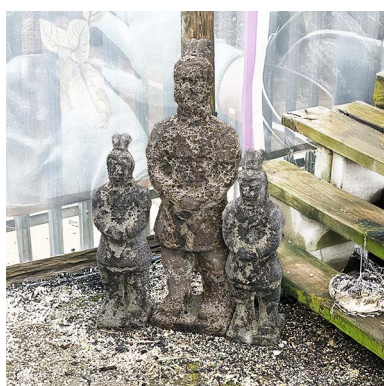

Pompeii

- Hand-crafted and double-fired ceramic ✓
- Distinctive black-and-white volcanic texture ✓
- Wide range of shapes, sizes, and styles ✓

POMPEII ELEPHANT STATUE

<u>Dia x H (cm)</u>	<u>VOL</u>	<u>KG</u>	<u>PRICE</u>
55 x 28 x 53			$349.95

POMPEII CHINESE WARRIOR STATUE

<u>Dia x H (cm)</u>	<u>VOL</u>	<u>KG</u>	<u>PRICE</u>
22 x 18 x 70			$199.95
30 x 25 x 105			$399.95

POMPEII FROG STATUE

<u>Dia x H (cm)</u>	<u>VOL</u>	<u>KG</u>	<u>PRICE</u>
35 x 30 x 40			$199.95