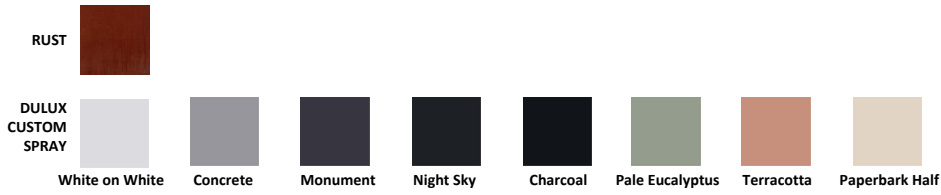

GRC

Glass-Reinforced Concrete

- Contemporary design ✓
- One third the weight of regular pots ✓
- 50% stronger than regular pots ✓
- A wide variety of shapes and sizes ✓

ELEGANT BIRDBATH

<u>Dia x H (cm)</u>	<u>VOL</u>	<u>KG</u>	<u>RAW CONCRETE</u>	<u>DULUX CUSTOM</u>	<u>RUST FINISH</u>
56 x 65	18	16	~~$229.95~~ $139.95	~~$259.95~~ $159.95	~~$279.95~~ $169.95