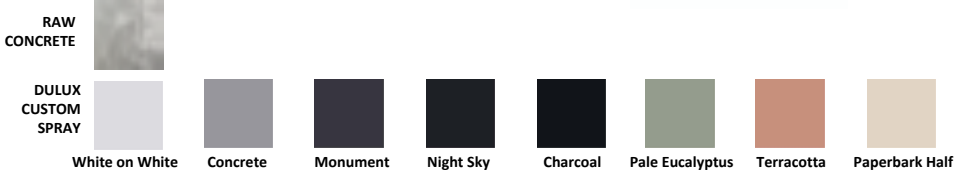

Lightweight GRC

StoneLite

Up To **40% Off** This Range

- Contemporary design ✓
- One third the weight of regular pots ✓
- 50% stronger than regular pots ✓
- A wide variety of shapes and sizes ✓