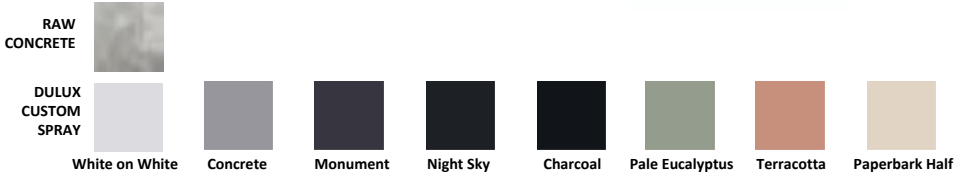

Lightweight GRC

StoneLite

Up To **40% Off** This Range

- Contemporary design ✓
- One third the weight of regular pots ✓
- 50% stronger than regular pots ✓
- A wide variety of shapes and sizes ✓