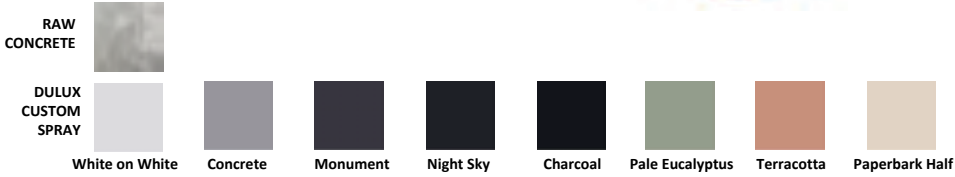

Lightweight GRC StoneLite

Up To **40% Off** This Range

- Contemporary design ✓
- One third the weight of regular pots ✓
- 50% stronger than regular pots ✓
- A wide variety of shapes and sizes ✓

PREMIUM Choose your own Premium Dulux Weathershield Colour for an additional $30