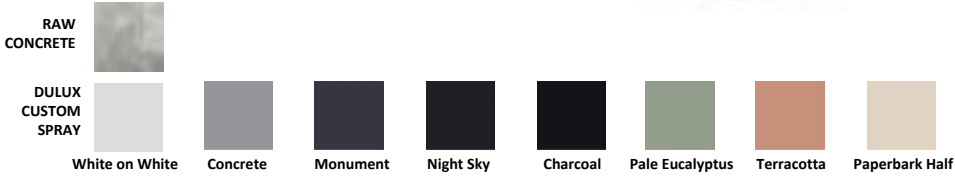

Lightweight GRC

StoneLite

Up To **40% Off** This Range

- Contemporary design ✓
- One third the weight of regular pots ✓
- 50% stronger than regular pots ✓
- A wide variety of shapes and sizes ✓

PREMIUM Choose your own Premium Dulux Weathershield Colour for an additional $30