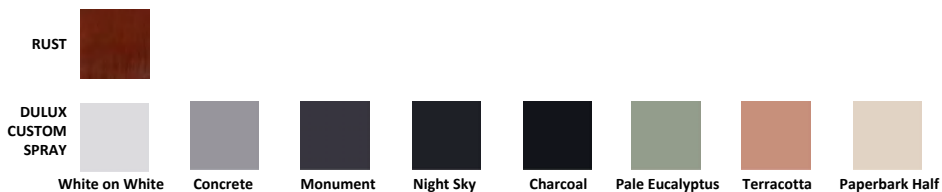

GRC

Glass-Reinforced Concrete

- Contemporary design ✓
- One third the weight of regular pots ✓
- 50% stronger than regular pots ✓
- A wide variety of shapes and sizes ✓

Choose your own Premium Dulux Weathershield Colour for an additional $30

ELEGANT BIRDBATH

<u>Dia x H (cm)</u>	<u>VOL</u>	<u>KG</u>	<u>RAW CONCRETE</u>	<u>DULUX CUSTOM</u>	<u>RUST FINISH</u>
56 x 65	18	16	~~$229.95~~ $139.95	~~$259.95~~ $159.95	~~$279.95~~ $169.95