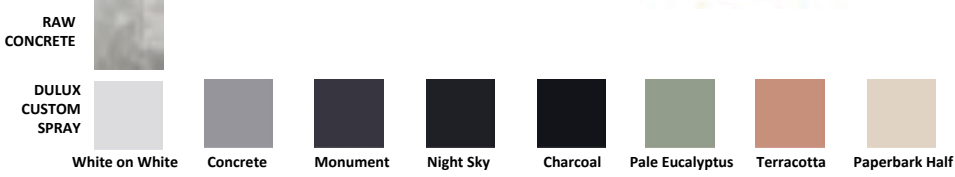

Lightweight GRC

StoneLite

Up To **40% Off** This Range

- Contemporary design ✓
- One third the weight of regular pots ✓
- 50% stronger than regular pots ✓
- A wide variety of shapes and sizes ✓

PREMIUM Choose your own Premium Dulux Weathershield Colour for an additional $30