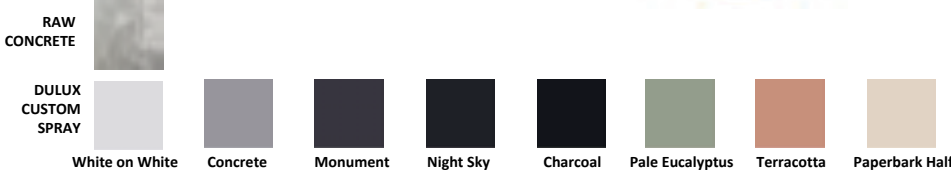

Lightweight GRC

StoneLite

Up To **40% Off** This Range

- Contemporary design ✓
- One third the weight of regular pots ✓
- 50% stronger than regular pots ✓
- A wide variety of shapes and sizes ✓

PREMIUM Choose your own Premium Dulux Weathershield Colour for an additional $30