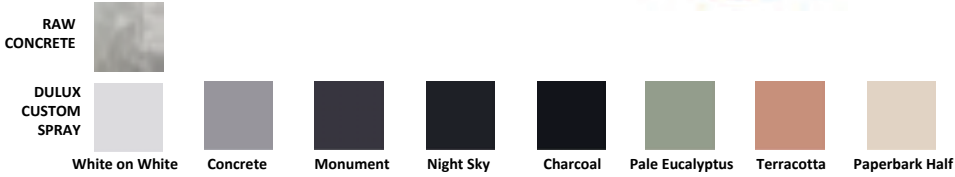

Lightweight GRC

StoneLite

Up To **40% Off** This Range

- Contemporary design ✓
- One third the weight of regular pots ✓
- 50% stronger than regular pots ✓
- A wide variety of shapes and sizes ✓

PREMIUM Choose your own Premium Dulux Weathershield Colour for an additional $30