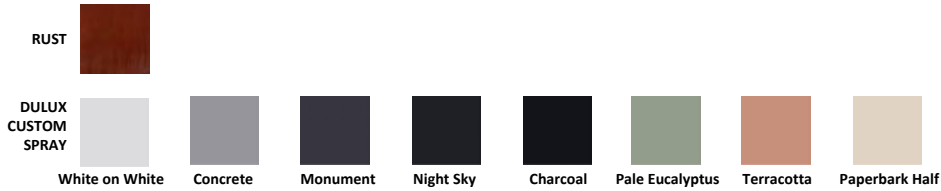

GRC

Glass-Reinforced Concrete

- Contemporary design ✓
- One third the weight of regular pots ✓
- 50% stronger than regular pots ✓
- A wide variety of shapes and sizes ✓

Choose your own Premium Dulux Weathershield Colour for an additional $30