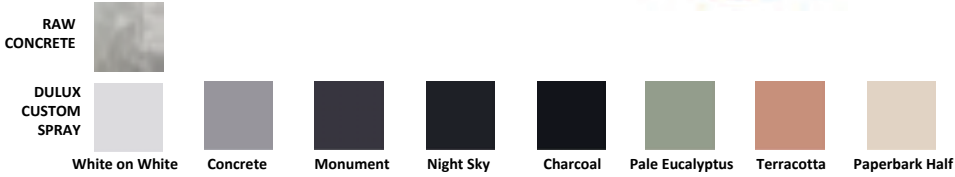

Cannot be washed out or leached away, unlike factory infused colours.

Lightweight GRC

StoneLite

Up To **40% Off** This Range

- Contemporary design ✓
- One third the weight of regular pots ✓
- 50% stronger than regular pots ✓
- A wide variety of shapes and sizes ✓

PREMIUM Choose your own Premium Dulux Weathershield Colour for an additional \$30

TROUGHS

100L x 45W x 45H - Custom Charcoal

A LOT OF THESE SIZES CAN BE EXTENDED IN LENGTH WITH OUR MATCHING CUBES & TALL SQUARES, ON PAGE 5