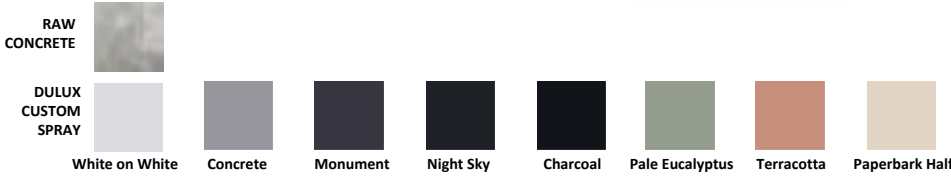

Lightweight GRC

StoneLite

Up To 40% Off This Range

- Contemporary design ✓
- One third the weight of regular pots ✓
- 50% stronger than regular pots ✓
- A wide variety of shapes and sizes ✓

PREMIUM Choose your own Premium Weathershield oo

TROUGHS

100L x 45W x 45H - Custom Charcoal

A LOT OF THESE SIZES CAN BE EXTENDED IN LENGTH WITH OUR MATCHING CUBES & TALL SQUARES, ON PAGE 5

DIVIDER TROUGHS

(up to 60 cm width, with height)

100L x 35W x 80H - White-on-White

#	L x W x H (cm)	VOL	KG	CODE	RAW CONCRETE	DULUX CUSTOM SPRAY	
1	60 x 28 x 28	47	9		\$89.95 \$69.95	\$119.95 \$89.95	
2	80 x 35 x 35	98	15		\$169.95 \$129.95	\$199.95 \$159.95	
3	75 x 20 x 60	90	16		\$189.95 \$149.95	\$219.95 \$169.95	
4	100 x 30 x 40 #1 BEST SELLER	120	20		\$289.95 \$179.95	\$329.95 \$199.95	
5	60 x 25 x 70	105	21		\$239.95 \$189.95	\$329.95 \$229.95	
6	100 x 45 x 45 BEST SELLER	205	19		\$329.95 \$199.95	\$389.95 \$239.95	
7	85 x 28 x 70	167	26		\$289.95 \$229.95	\$339.95 \$259.95	
8	100 x 35 x 80 BEST SELLER	280	40			\$549.95 \$339.95	
9	80 x 32 x 90	230	42			\$499.95 \$399.95	
10	120 x 50 x 50	300	38			\$649.95 \$399.95	
11	120 x 60 x 60	432	50			\$649.95 \$499.95	
12	150 x 50 x 50	375	49			\$749.95 \$599.95	
13	160 x 40 x 45	288	48			\$749.95 \$599.95	
14	100 x 40 x 100	400	65			\$1099.95 \$699.95	
15	102 x 40 x 102	416	63			\$1099.95 \$649.95	
16	100 x 50 x 100 BEST SELLER	500	70			\$1249.95 \$799.95	
17	150 x 60 x 70	630	65			\$1149.95 \$899.95	
18	100 x 60 x 100	600	75			\$1399.95 \$899.95	
19	200 x 50 x 50	500	85			\$1299.95 \$999.95	
20	200 x 50 x 60	600	90			\$1399.95 \$1099.95	
CONSIDER THESE ITEMS FROM OUR GRC RANGE							
21	150 x 50 x 100	715	190			\$1849.95	
	<i>*comes with 8 feet attached</i>						
22	150 x 60 x 100	855	200			\$1999.95	
	<i>*comes with 8 feet attached</i>						
23	200 x 50 x 100	950	280			\$2449.95	
	<i>*comes with 10 feet attached</i>						
24	200 x 60 x 100					\$2899.95	
	<i>*comes with 10 feet attached</i>						